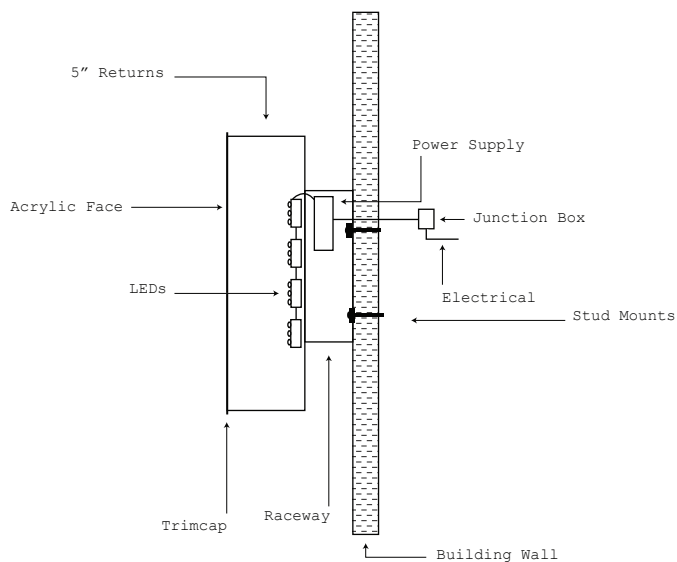

Secur-A-Maid 21"
101"

DETAILS:

- Internally illuminated LED channel letters
- Aluminum construction
- Black trimcaps & returns
- White acrylic faces with applied translucent vinyl
- Mounted to a raceway